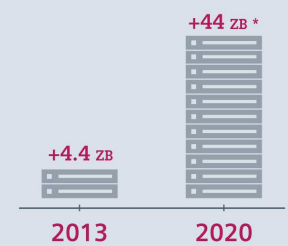

Solutions for data centers

For the factories of the 21st century

Demand for data storage is increasing at an enormous pace.

In 2015,
205 bn
e-mails were sent every day.

78
per active
Internet user

Created and stored information

That's enough to fill **57.5 bn iPads** of 32 GB.

*1 zettabyte = 1,125,899,906,842,620 MB

... to ensure safety, security and uptime.

Because **80%** of all data center downtimes are caused by human error.