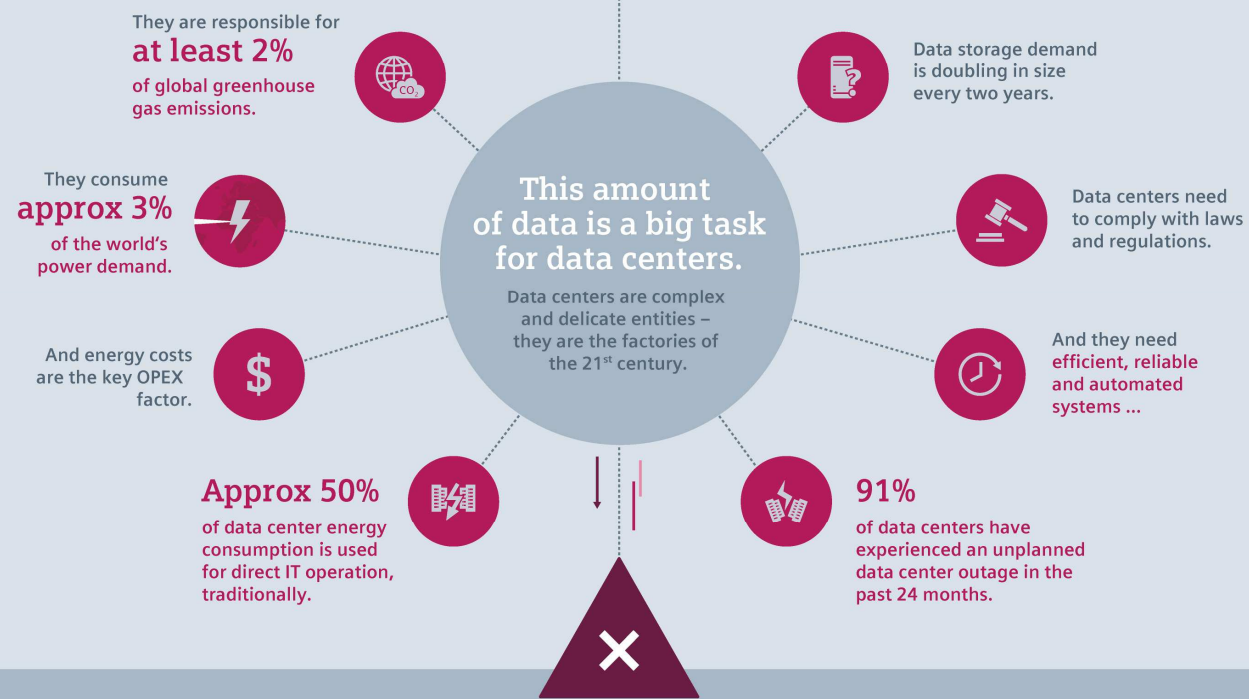

Solutions for data centers

For the factories of the 21st century

Demand for data storage is increasing at an enormous pace.

In 2015,
205 bn
e-mails were sent every day.

78
per active
Internet user

Created and stored information

That's enough to fill **57.5 bn iPads** of 32 GB.

*1 zettabyte = 1,125,899,906,842,620 MB

... to ensure safety, security and uptime.

Because **80%** of all data center downtimes are caused by human error.

Average costs of downtime per minute.

Solutions for data centers from Siemens

Based on our vast experience, we offer a comprehensive portfolio, integrated data center solutions and foster a global service culture ...