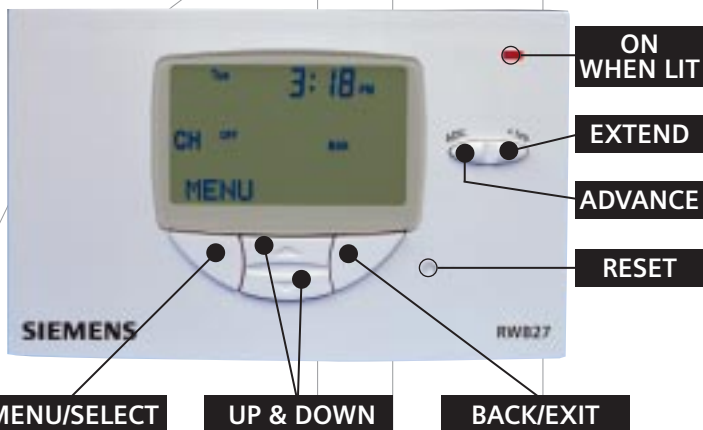

RWB27 Controls

SIEMENS

Building Technologies

Welcome

We would like to take this opportunity to thank you for purchasing your advanced Siemens Heating Controller, to ensure that you get the best out of this product, please follow the information in this leaflet as closely as possible.