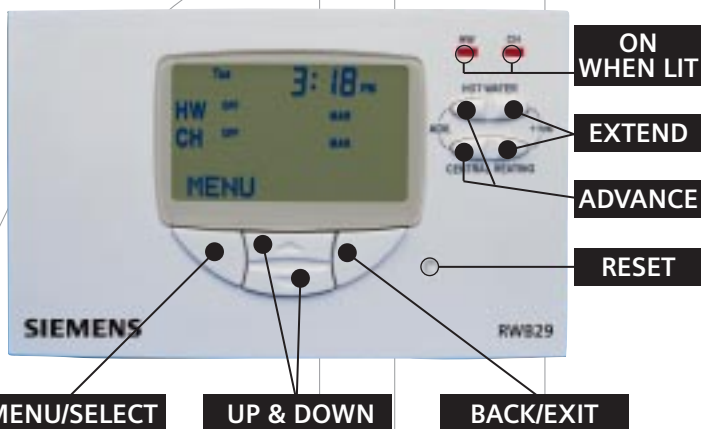

RWB29 Controls

SIEMENS

Building Technologies

Welcome

We would like to take this opportunity to thank you for purchasing your advanced Siemens Heating Controller, to ensure that you get the best out of this product, please follow the information in this leaflet as closely as possible.