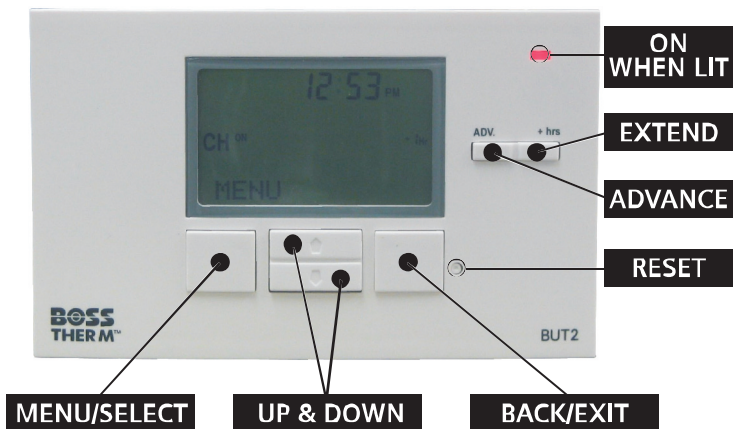

Daily Programming

BUT2 Timeswitch

BUT2 Controls

BOSS THERM™

Welcome

We would like to take this opportunity to thank you for purchasing your advanced Heating Controller, to ensure that you get the best out of this product, please follow the information in this leaflet as closely as possible.