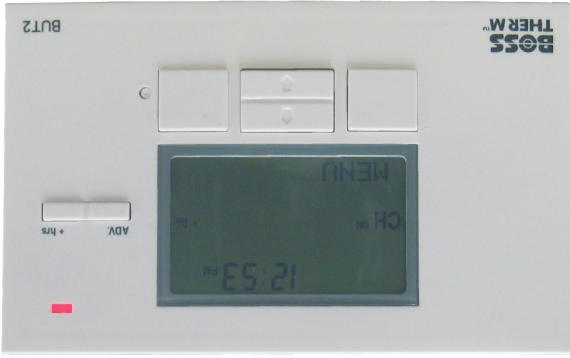

Daily Programming

BUT2 Timeswitch

BUT2 Controls

BOSS THERM™

Welcome

We would like to take this opportunity to thank you for purchasing your advanced Heating Controller, to ensure that you get the best out of this product, please follow the information in this leaflet as closely as possible.