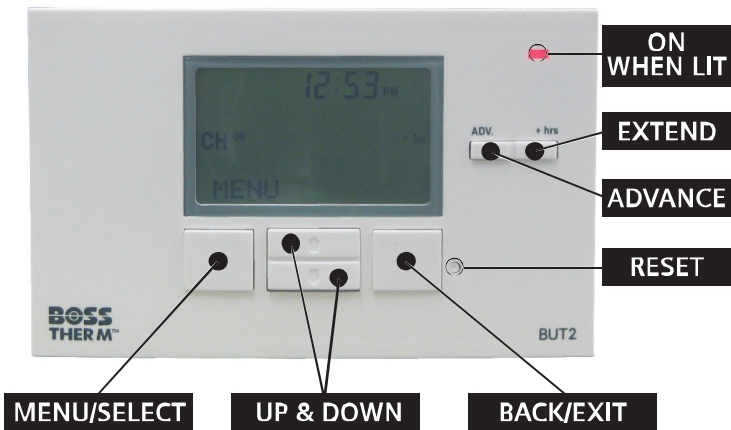

BUT2 Controls

BOSS THERM™

Welcome

We would like to take this opportunity to thank you for purchasing your advanced Heating Controller, to ensure that you get the best out of this product, please follow the information in this leaflet as closely as possible.

Helpline

If after following the instructions in the enclosed booklets you are still having difficulties, please contact our helpline on:-

0870 850 0184