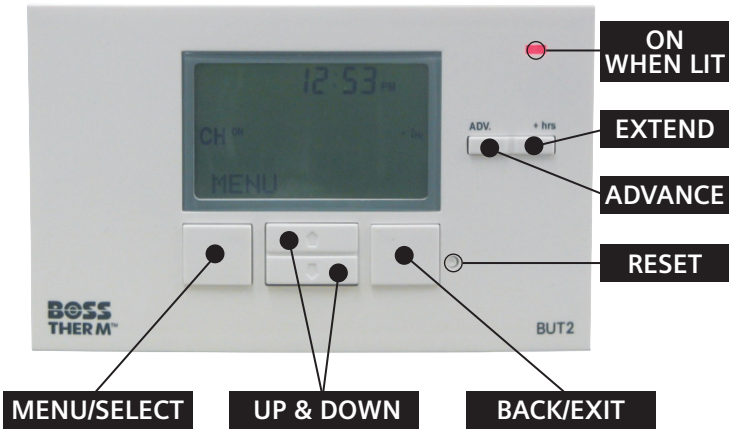

BUT2 Controls

BOSS THERM™

Welcome

We would like to take this opportunity to thank you for purchasing your advanced Heating Controller, to ensure that you get the best out of this product, please follow the information in this leaflet as closely as possible.

Helpline

If after following the instructions in the enclosed booklets you are still having difficulties, please contact our helpline on:-

0870 850 0184