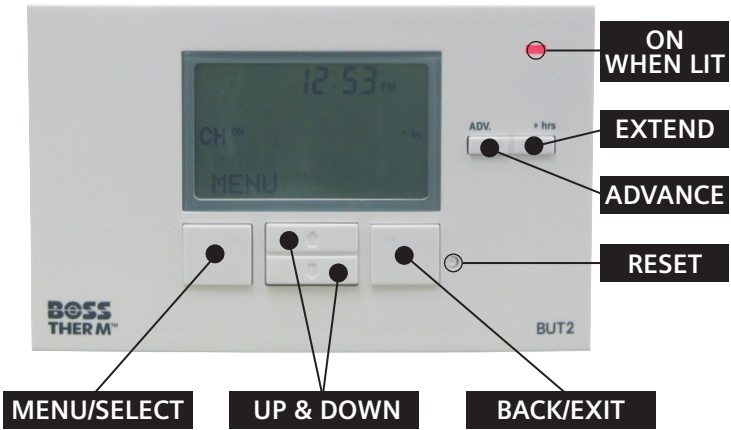

7 Day Programming

BUT2 Timeswitch

BUT2 Controls

BOSS THERM™

Welcome

We would like to take this opportunity to thank you for purchasing your advanced Heating Controller, to ensure that you get the best out of this product, please follow the information in this leaflet as closely as possible.