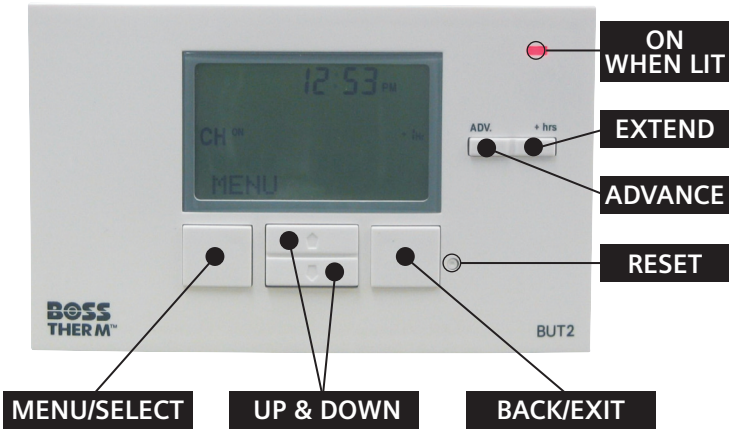

BUT2 Controls

BOSS THERM™

Welcome

We would like to take this opportunity to thank you for purchasing your advanced Heating Controller, to ensure that you get the best out of this product, please follow the information in this leaflet as closely as possible.

Helpline

If after following the instructions in the enclosed booklets you are still having difficulties, please contact our helpline on:-

0870 850 0184