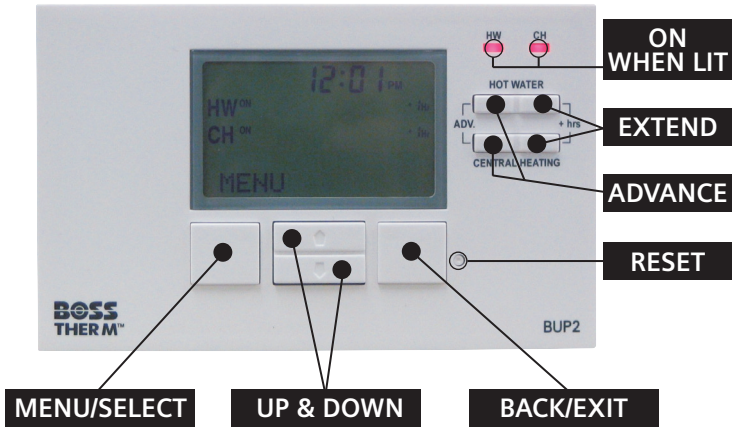

7 Day Programming

BUP2 Programmer

BUP2 Controls

BOSS THERM™

Welcome

We would like to take this opportunity to thank you for purchasing your advanced Heating Controller, to ensure that you get the best out of this product, please follow the information in this leaflet as closely as possible.