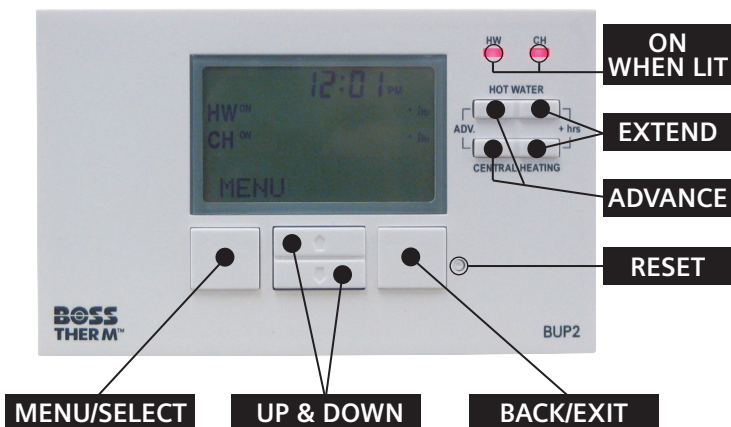

Weekday/Weekend Programming

BUP2 Programmer

BUP2 Controls

BOSS THERM™

Welcome

We would like to take this opportunity to thank you for purchasing your advanced Heating Controller, to ensure that you get the best out of this product, please follow the information in this leaflet as closely as possible.