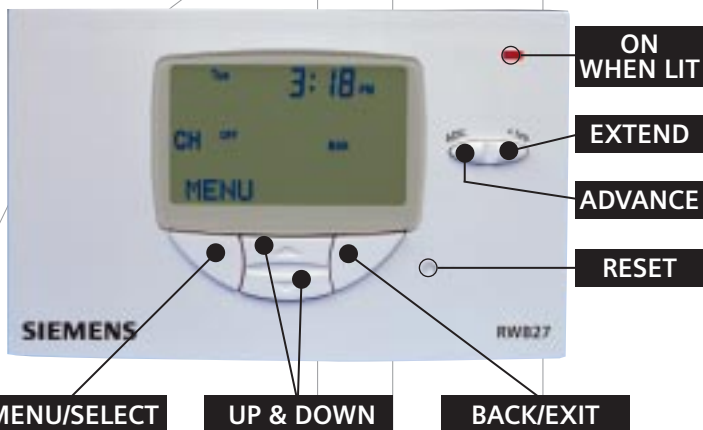

RWB27 Controls

SIEMENS

Building Technologies

Welcome

We would like to take this opportunity to thank you for purchasing your advanced Siemens Heating Controller, to ensure that you get the best out of this product, please follow the information in this leaflet as closely as possible.

Helpline

If after following the instructions in the enclosed booklets you are still having difficulties, please contact our helpline on:-

0870 850 0184