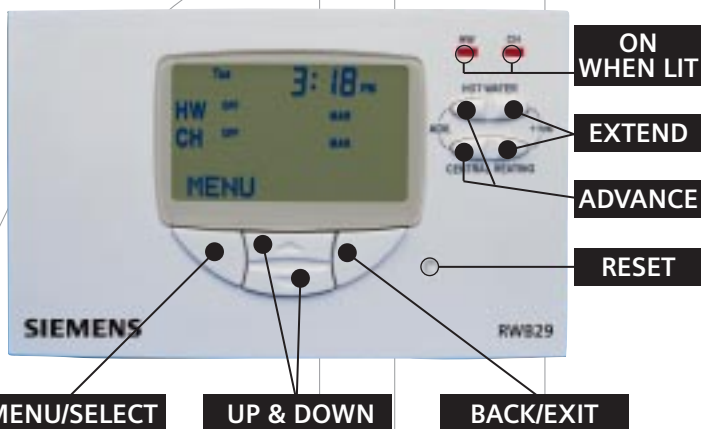

www.sbt.siemens.com

RWB29 Controls

SIEMENS

Building Technologies

Welcome

We would like to take this opportunity to thank you for purchasing your advanced Siemens Heating Controller, to ensure that you get the best out of this product, please follow the information in this leaflet as closely as possible.