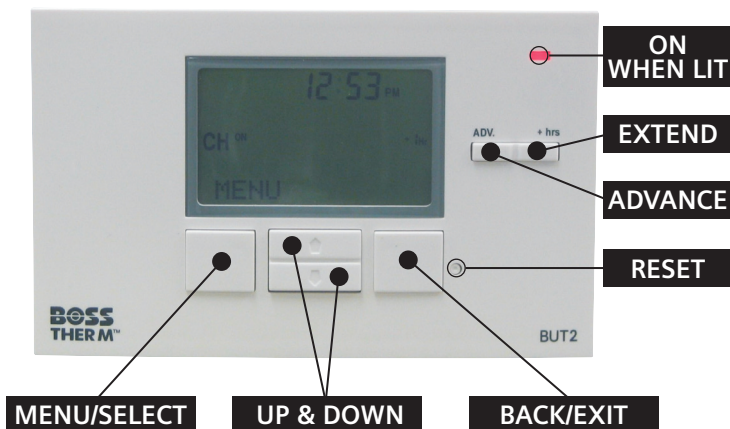

Installation and operating instructions

BUT2 Timeswitch

BUT2 Controls

BOSS THERM™

Welcome

We would like to take this opportunity to thank you for purchasing your advanced Heating Controller, to ensure that you get the best out of this product, please follow the information in this leaflet as closely as possible.