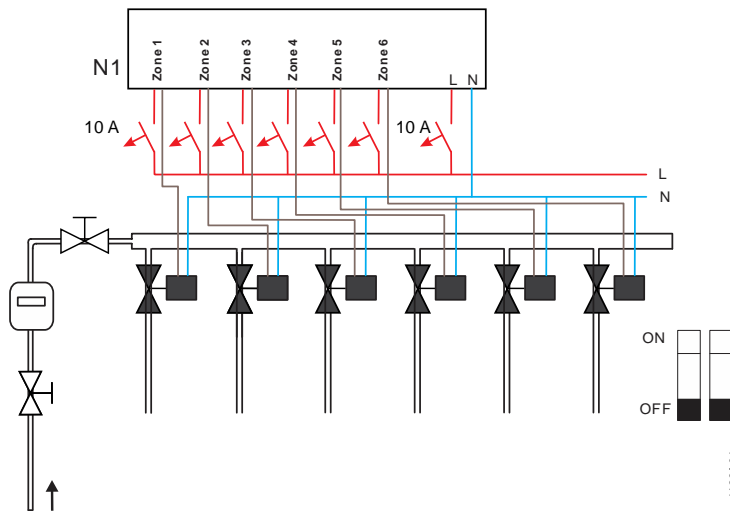

## RDE-MZ6

1

2

3

1

2

3

### Standard valve application

### Recirculation pump or boiler application