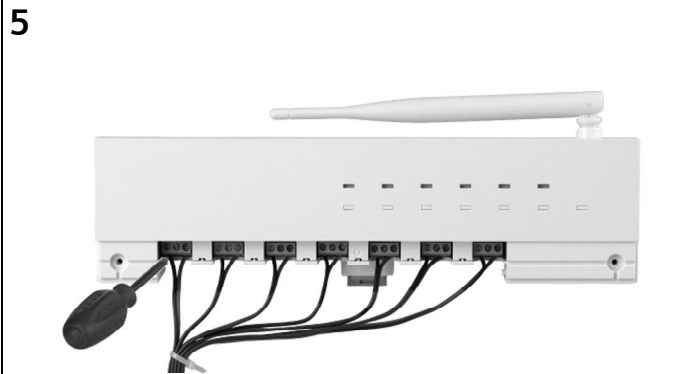

## RDE-MZ6

1

2

3

1

2

3

### Standard valve application

### Recirculation pump or boiler application