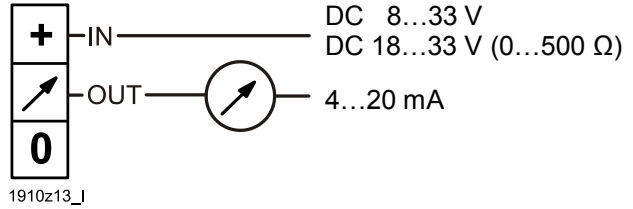

QBM4000-..
QBM4100-..

QBM4000-..
Output 0...10 V

Pin	
3	(GL)
1	(U1)
2	(M)

QBM4100-..
Output 4...20 mA

Pin	
3	(G)
1	(I)
2	(-)

For additional information please refer to the [Sensor Installation Handbook](#)