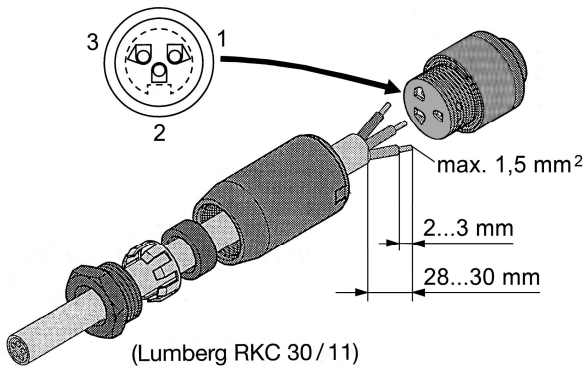

QBM4000-..
QBM4100-..

QBM4000-..
Output 0...10 V

Pin	
3	(GL)
1	(U1)
2	(M)

QBM4100-..
Output 4...20 mA

Pin	
3	(G)
1	(I)
2	(-)

For additional information please refer to the [Sensor Installation Handbook](#)