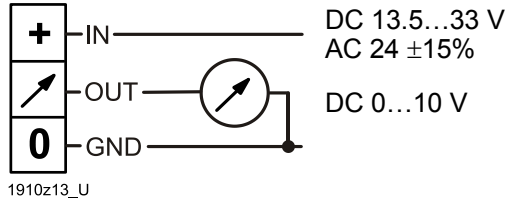

QBM4000-..
QBM4100-..

QBM4000-..
Output 0...10 V

Pin	
3	(GL)
1	(U1)
2	(M)

QBM4100-..
Output 4...20 mA

Pin	
3	(G)
1	(I)
2	(-)

For additional information please refer to the [Sensor Installation Handbook](#)