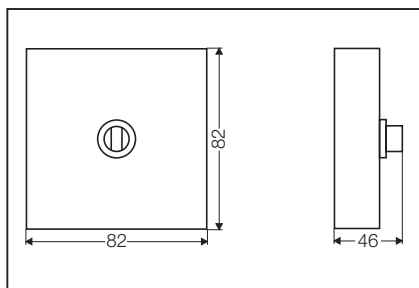

SIGMASYS

External alarm indicator SPF 3110

- Parallel indicator for indicating fire detectors mounted at invisible locations (e.g. in cable or ventilation ducts)
- Mounting in the corridor above the door of the monitored room, to provide an orientation aid in the event of an alarm
- Mounting directly on the wall or with a flush-mounting box 60 mm dia.
- Elegant plastic housing for surface mounting in dry and damp rooms
- Incorporated waveguide
- Red circle on front side to DIN
- Can be connected to all SIGMALOOP detectors with control output

Note

The line length of the screened cable between base and alarm indicator may not exceed maximum 10 m.

Technical data

Operating voltage	< 30 V
Current consumption with indicator lit	2 mA
Indicator	3 LEDs via waveguide
Maximum line length	10 m
Housing color	white (similar to RAL 1013) with red circle (RAL 3000) to DIN
Permitted ambient temperature	-25 °C to +70 °C
Enclosure (EN 60529)	IP 54
Weight	0.07 kg

Order code

External alarm indicator SPF 3110	S24218-F12-A1

Issued by

Siemens Switzerland Ltd
Building Technologies Division
International Headquarters
Gubelstrasse 22
CH-6301 Zug
+41 41-724 24 24
www.siemens.com/buildingtechnologies

Indicador externo de detectores SPF 3110

- Indicación paralela para reconocer los detectores de incendio montados en lugares no visibles (p. ej. en canales de cables o de ventilación)
- Al montarlo en el pasillo encima de la puerta del recinto vigilado sirve como ayuda de orientación en caso de alarma
- Montaje directamente en la pared o utilizando un enchufe empotrado de 60 mm ø
- Caja de plástico de bonito diseño para montaje saliente en recintos secos y húmedos
- Conductor de luz incorporado
- Círculo rojo en la cara frontal según DIN
- Puede conectarse a todos los detectores SIGMALOOP con salida de control

Nota

El largo del cable apantallado entre el zócalo y el indicador de detectores no debe sobrepasar los 10 m.

Datos técnicos

Tensión de servicio	< 30 V
Consumo de corriente con indicador iluminado	2 mA
Indicador	3 diodos luminosos por conductor de luz
Largo máximo de la línea	10 m
Color de la caja	blanco (similar al RAL 1013) con círculo rojo (RAL 3000) según DIN
Temperatura ambiente permisible	-25 °C hasta +70 °C
Tipo de protección (EN 60529)	IP 54
Peso	0,07 kg

Especificación del pedido

Indicador externo de detectores SPF 3110	S24218-F12-A1

Dimension drawing: External alarm indicator SPF 3110 (Dimensions in mm)

Esquema de dimensiones: Indicador externo de detectores SPF 3110 (dimensiones en mm)

Disegno quotato: indicatore d'allarme esterno SPF 3110 (dimensioni in mm)

This document may not be duplicated nor its contents used or communicated to others without express authority.

Technical specifications and availability subject to change without notice.

Know-how in system integration.
Siemens

Indicatore d'allarme esterno SPF 3110

- Indicazione parallela per individuare i rivelatori d'incendio montati in punti non visibili (p. es. canalette per cavi o di ventilazione)
- Montaggio nel corridoio sopra la porta del locale sorvegliato, per facilitare l'orientamento in caso di allarme
- Montaggio direttamente sulla parete oppure su una presa sotto intonaco con ø 60 mm
- Elegante corpo in plastica per il montaggio sopra intonaco in locali asciutti e umidi
- Fotoconduttore incorporato
- Cerchio rosso secondo DIN sul lato frontale
- Possibilità di connessione a tutti i rivelatori SIGMALOOP con uscita di controllo

Avvertenza

La lunghezza dello cavo schermato, tra portarivelatore e indicatore d'allarme, non deve superare 10 m.

Dati tecnici

Tensione d'esercizio	< 30 V
Corrente assorbita con 2 mA indicazione accesa	
Indicazione	3 diodi luminosi tramite fotoconduttore
Lunghezza massima del cavo	10 m
Colore dell'involucro	bianco (simile a RAL 1013) con cerchio rosso (RAL 3000) in conformità a DIN
Temperatura ambiente ammessa	da -25 °C a +70 °C
Grado di protezione (EN 60529)	IP 54
Peso	0,07 kg

Denominazione per l'ordinazione