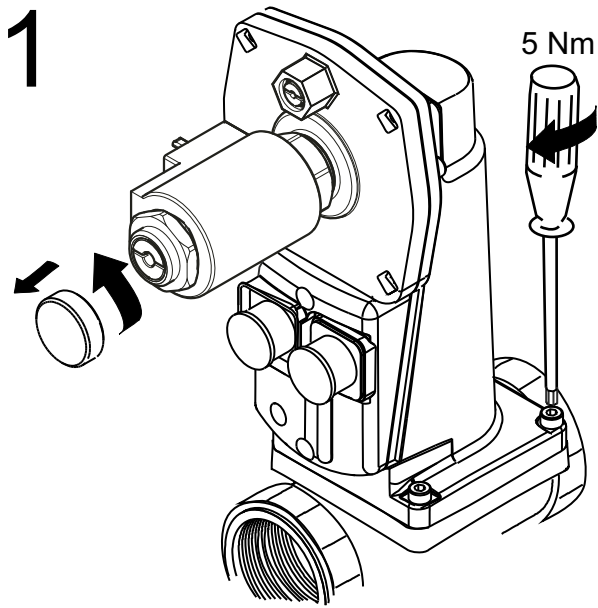

SKP25.2...

2a Low fire setting

3

3a

High fire setting

4

2nd low fire setting

5 Operation

Default settings (kPa)	Flame	
	(L)	(H)
SKP25.2...	1.2	5.5
SKP25.2...L	0.25	1.5

6