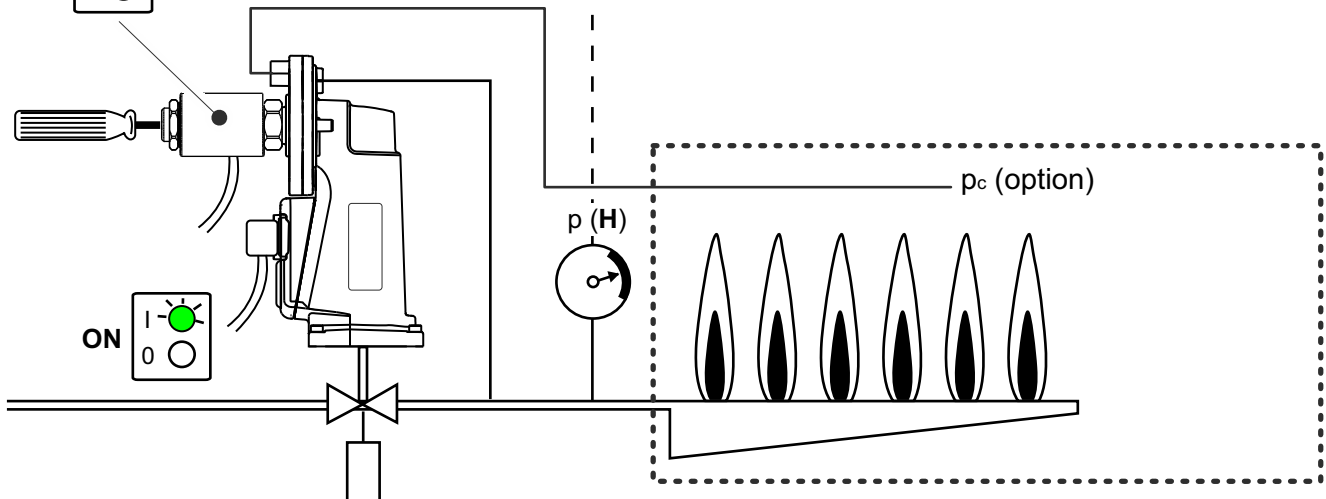

SKP25.2...

2a Low fire setting

3

3a

High fire setting

4

2nd low fire setting

5 Operation

Default settings (kPa)	Flame	
	(L)	(H)
SKP25.2...	1.2	5.5
SKP25.2...L	0.25	1.5

6