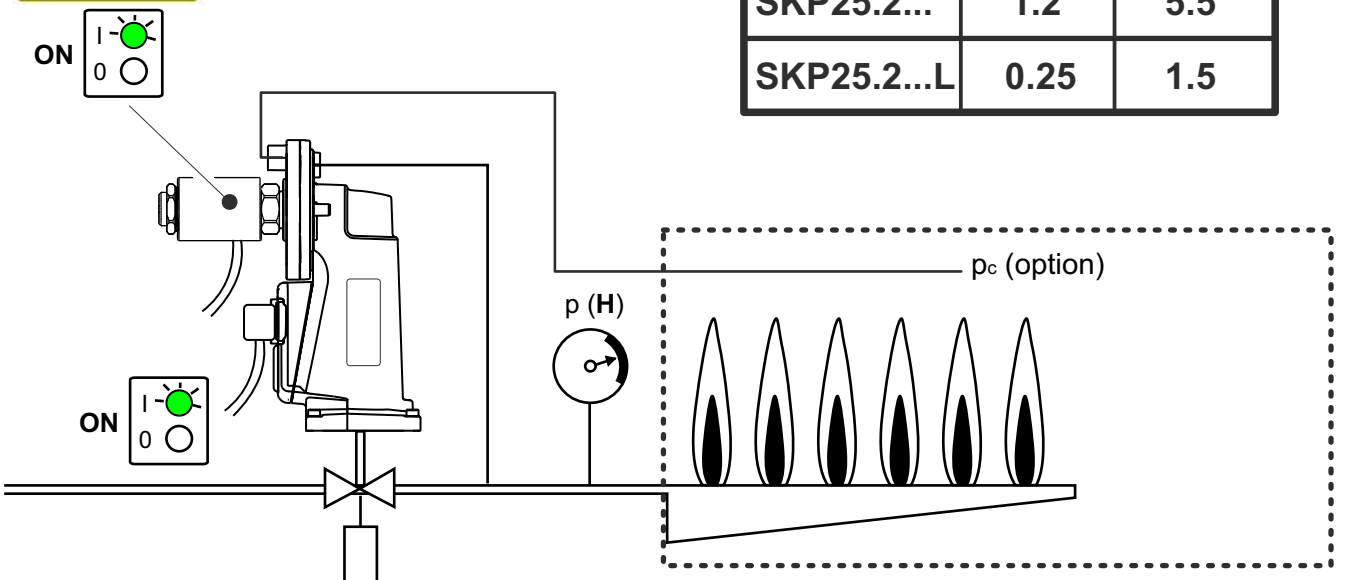

SKP25.2...

2a Low fire setting

3

3a

High fire setting

4

2nd low fire setting

5 Operation

Default settings (kPa)	Flame	
	(L)	(H)
SKP25.2...	1.2	5.5
SKP25.2...L	0.25	1.5

6