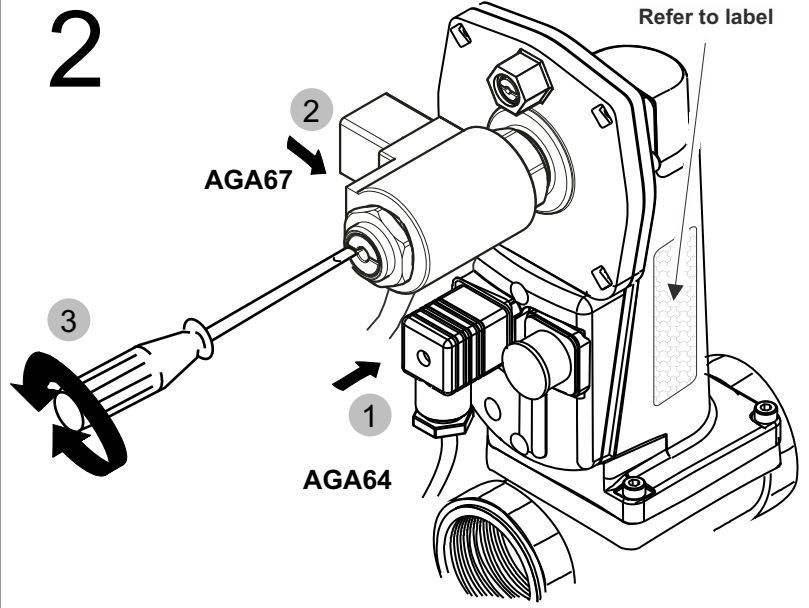

SKP25.2...

2a Low fire setting

3

3a

High fire setting

4

2nd low fire setting

5 Operation

Default settings (kPa)	Flame	
	(L)	(H)
SKP25.2...	1.2	5.5
SKP25.2...L	0.25	1.5

6