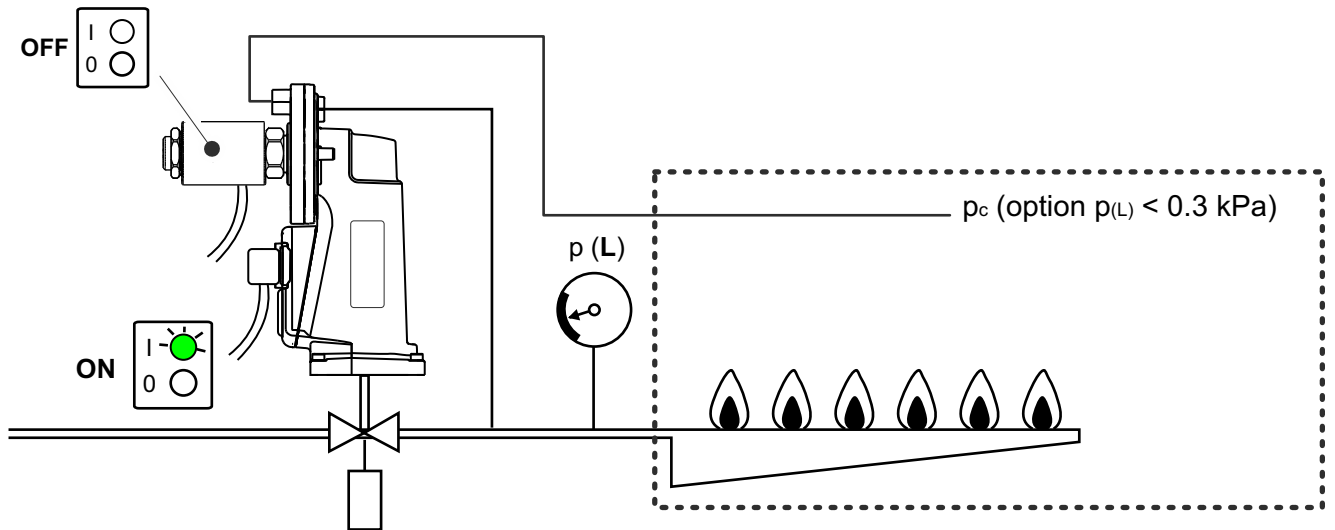

SKP25.2...

2a Low fire setting

3

3a

High fire setting

4

2nd low fire setting

5 Operation

Default settings (kPa)	Flame	
	(L)	(H)
SKP25.2...	1.2	5.5
SKP25.2...L	0.25	1.5

6