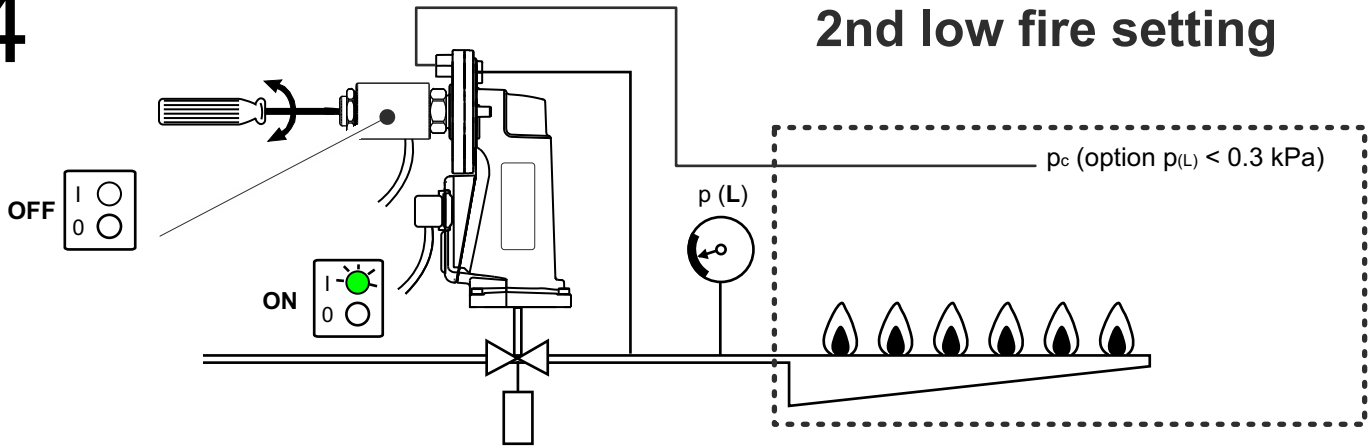

SKP25.2...

2a Low fire setting

3

3a

High fire setting

4

2nd low fire setting

5 Operation

Default settings (kPa)	Flame	
	(L)	(H)
SKP25.2...	1.2	5.5
SKP25.2...L	0.25	1.5

6