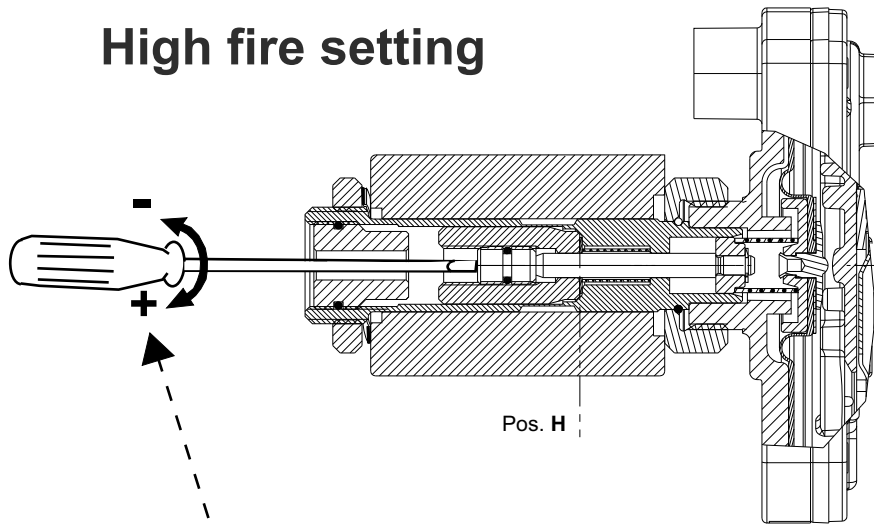

SKP25.2...

2a Low fire setting

3

3a

High fire setting

4

2nd low fire setting

5 Operation

Default settings (kPa)	Flame	
	(L)	(H)
SKP25.2...	1.2	5.5
SKP25.2...L	0.25	1.5

6