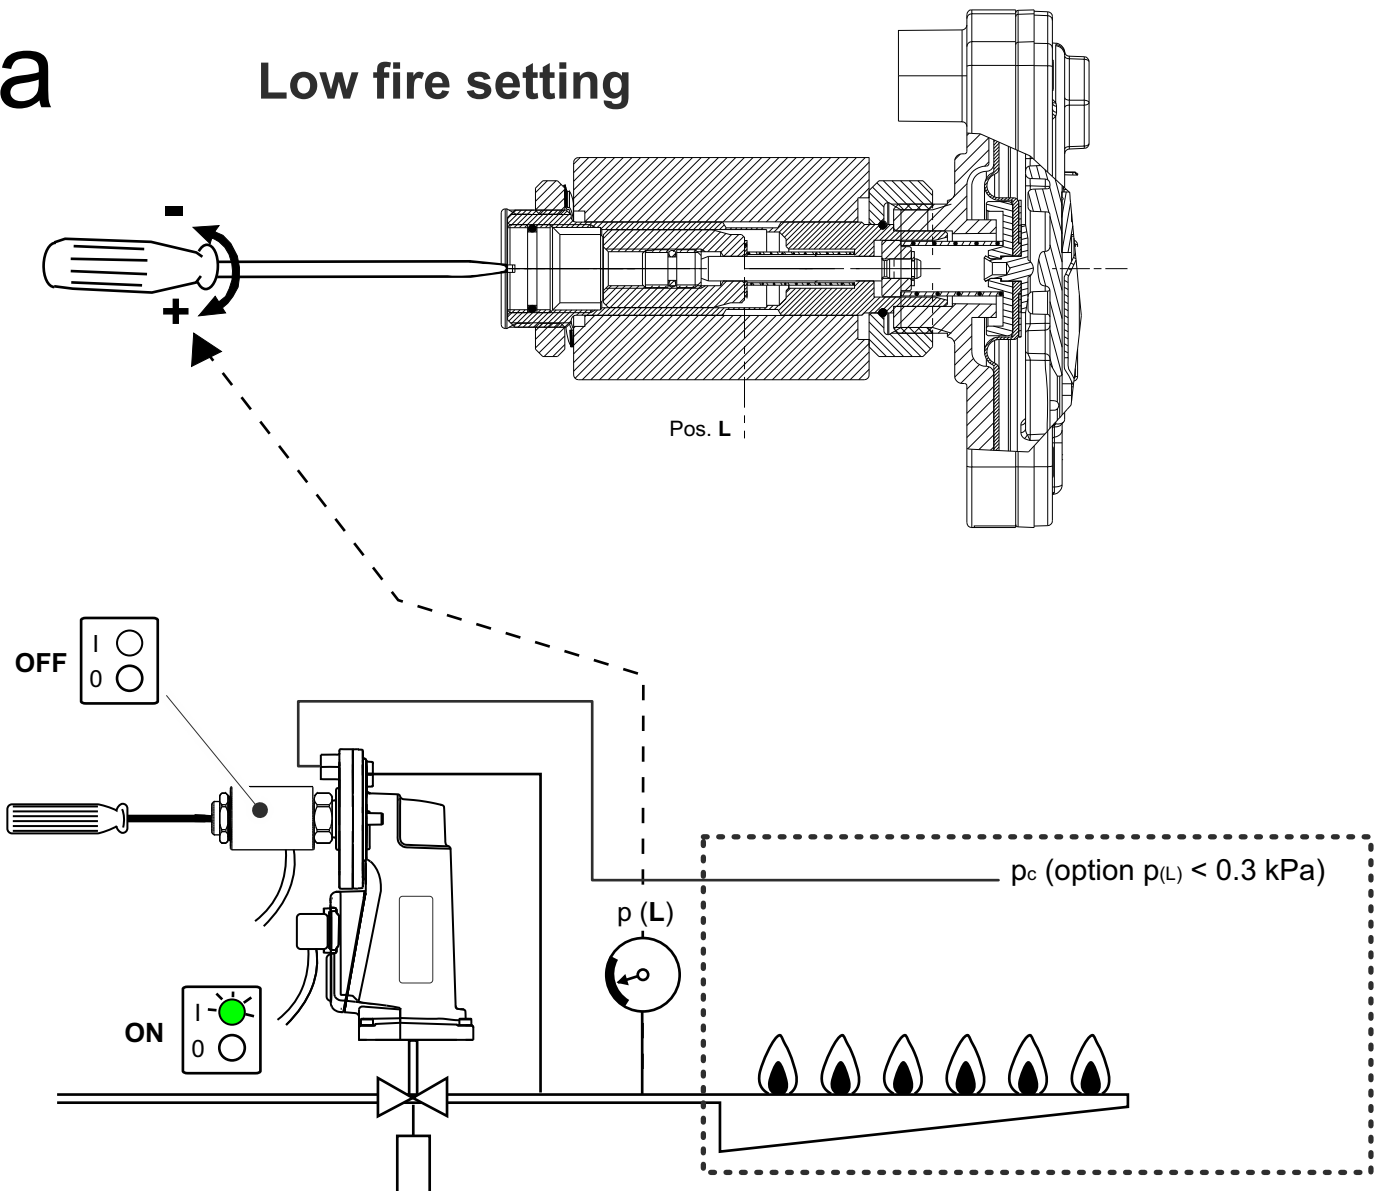

SKP25.2...

2a Low fire setting

3

3a

High fire setting

4

2nd low fire setting

5 Operation

Default settings (kPa)	Flame	
	(L)	(H)
SKP25.2...	1.2	5.5
SKP25.2...L	0.25	1.5

6