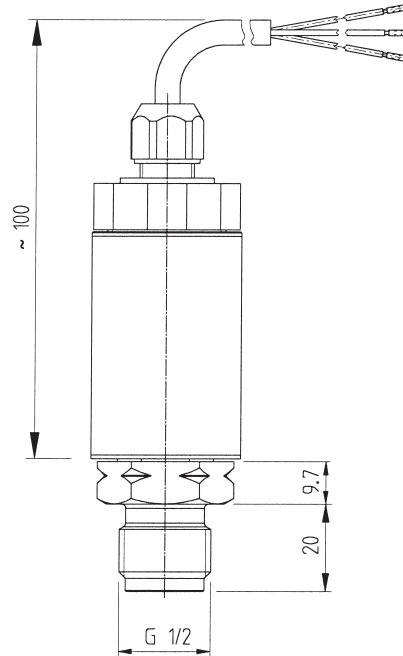

SIEMENS

QBE2002...

Siemens Switzerland Ltd.
HVAC Products

111271
Edition 0505

connection diagram

brown	+	G
green	↗	U
white	0	M