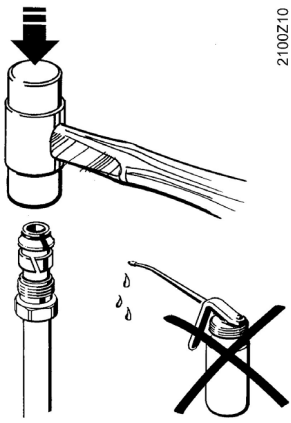

4

5

6

AVN15P12	...15 (1/2")	12 x 1,1 mm
AVN15P14	...15 (1/2")	14 x 2 mm

© 2004 Siemens Building Technologies AG