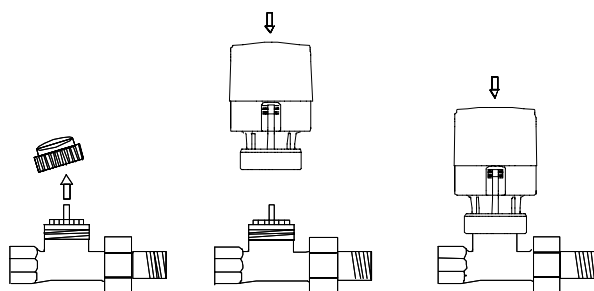

CIAT

REF7005151 | AC 230 V ±15%
STA21CIA | 50/60 Hz
 Assembled | 2.5VA
 in Sweden | T50

VD2...
 VE2...
 WVP469...
 VMP469...