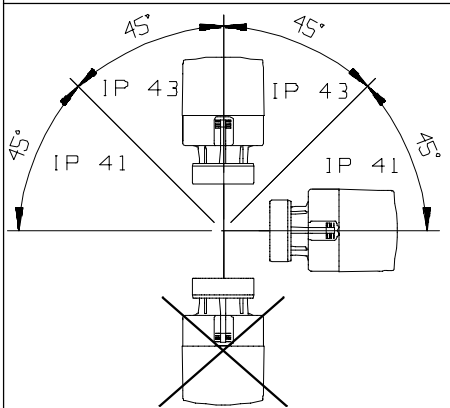

CIAT

REF7005151 | AC 230 V ±15%
STA21CIA | 50/60 Hz
 Assembled | 2.5VA
 in Sweden | T50

VD2...
 VE2...
 WVP469...
 VMP469...